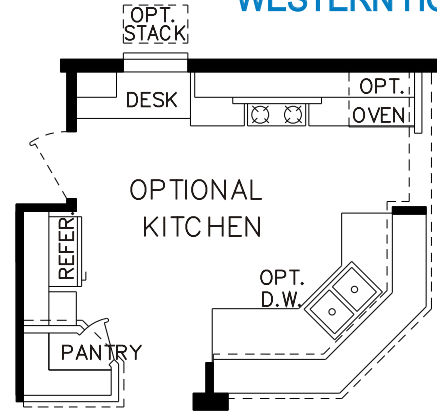

Craftsman

WC-08
Approx. 1619 SQ. FT.

This beautiful Craftsman Style home features three Bedrooms and two Baths. Vaulted ceilings accented with raised volume ceilings in selected areas and architectural detailing are standard throughout the interior living spaces. Luxury, style and convenience define the Kitchen and Master Bath. Silvercrest's flexibility allows you to custom tailor this home to suit your personal needs.