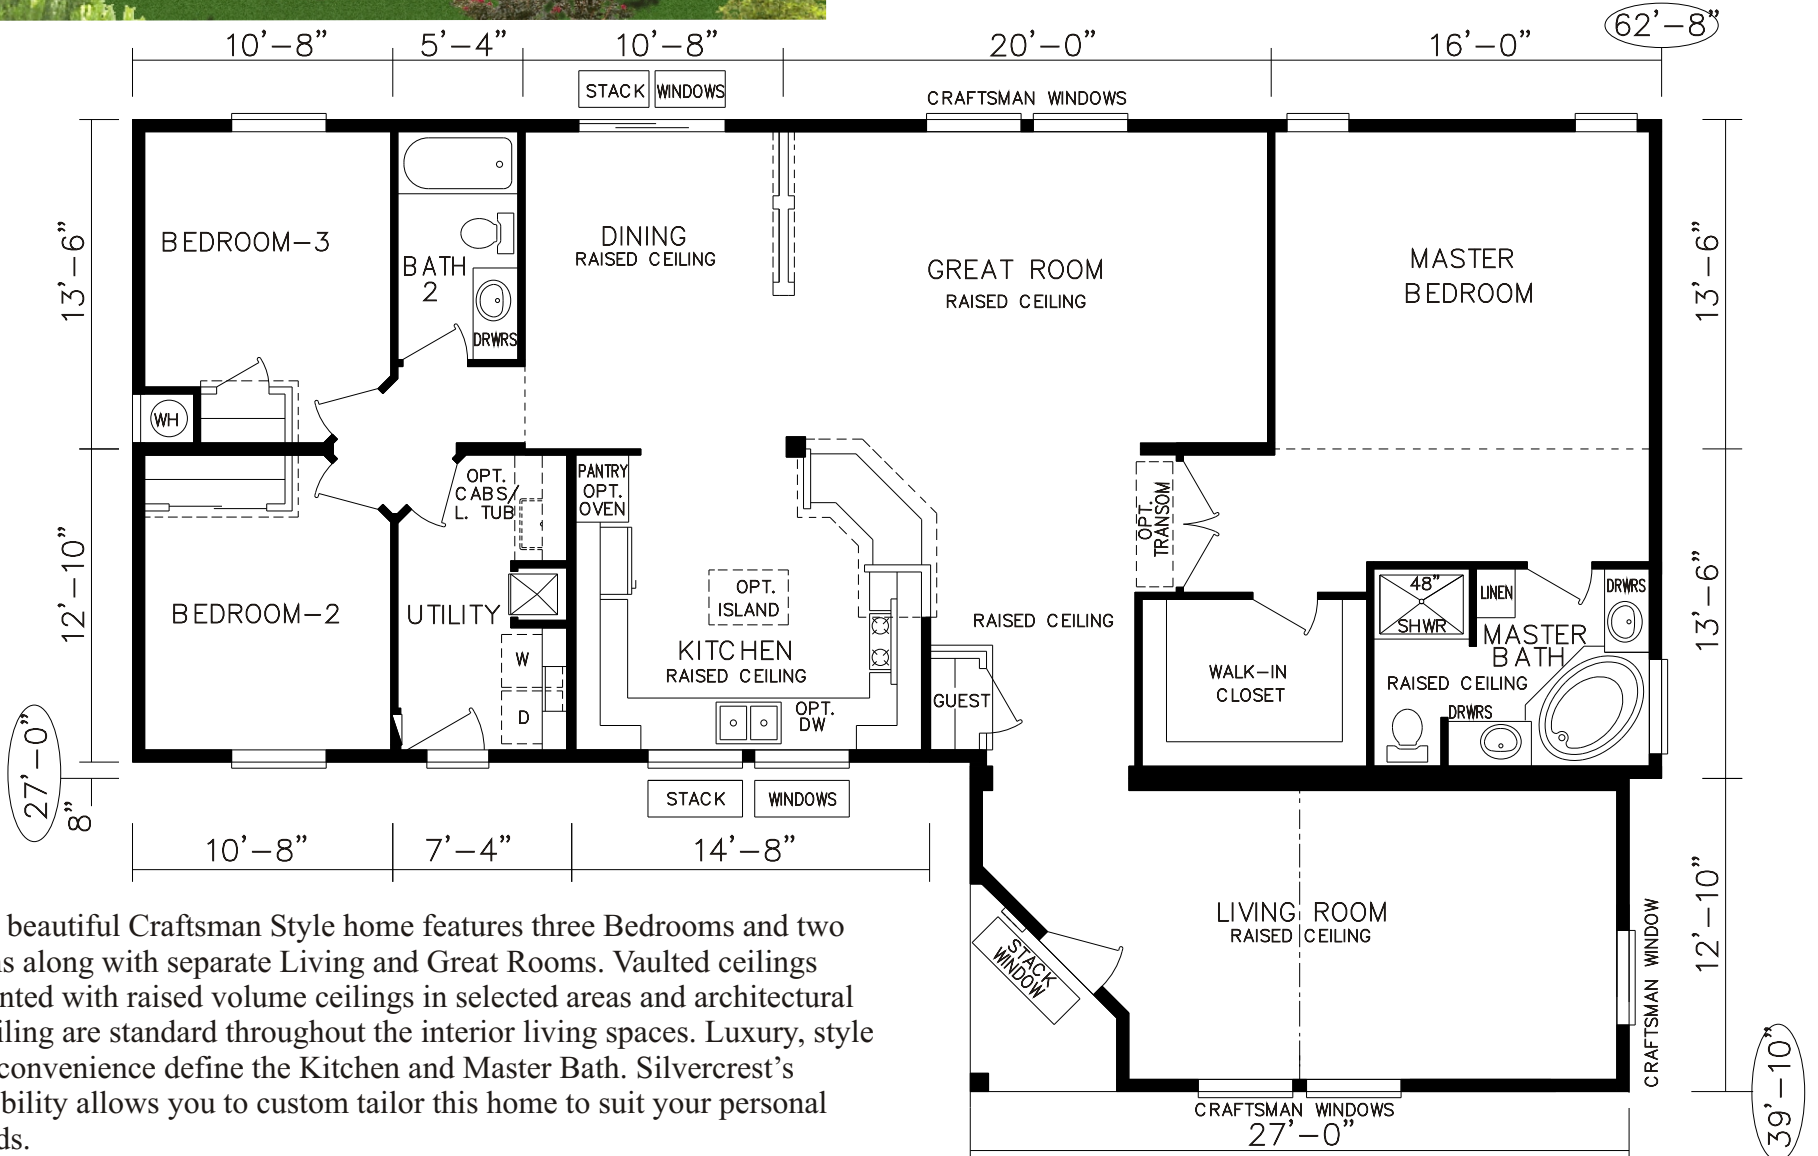

SILVERCREST
WESTERN HOMES CORPORATION

Simply
BUILDS THE BEST

Craftsman

WC-15 Approx. 1994 SQ. FT.

This beautiful Craftsman Style home features three Bedrooms and two Baths along with separate Living and Great Rooms. Vaulted ceilings accented with raised volume ceilings in selected areas and architectural detailing are standard throughout the interior living spaces. Luxury, style and convenience define the Kitchen and Master Bath. Silvercrest's flexibility allows you to custom tailor this home to suit your personal needs.