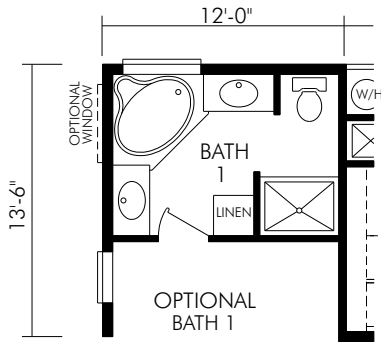

Simply
BUILDS THE BEST

W-51

Approx. 2048 SQ. FT.

This versatile home with three Bedrooms and two Baths is well suited for placement in communities or on private property. It features a huge Kitchen loaded with storage space and a separate Breakfast Area. Vaulted ceilings, large windows and architectural detailing accent the interior living spaces. Luxury, style and convenience abound in the Kitchen and Master Bath. Silvercrest's flexibility allows you to custom tailor this home to suit your personal needs.

64'

39'-10"