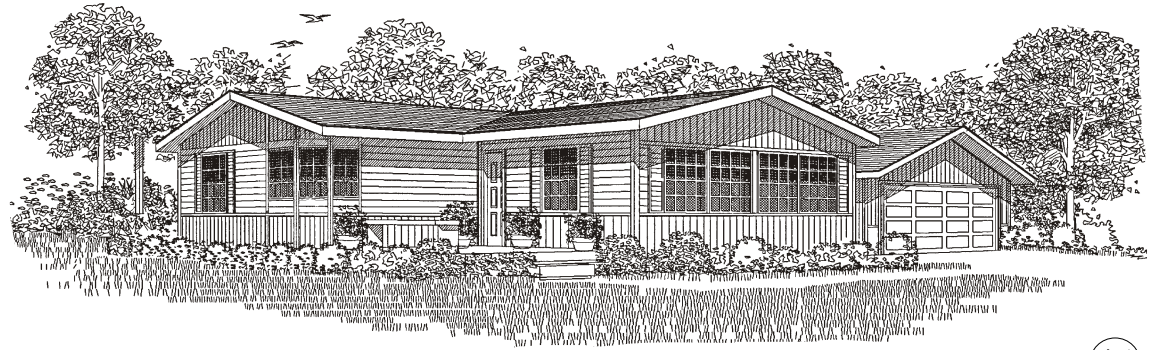

Simply
BUILDS THE BEST

W-51

Approx. 2048 SQ. FT.

This versatile home with three Bedrooms and two Baths is well suited for placement in communities or on private property. It features a huge Kitchen loaded with storage space and a separate Breakfast Area. Vaulted ceilings, large windows and architectural detailing accent the interior living spaces. Luxury, style and convenience abound in the Kitchen and Master Bath. Silvercrest's flexibility allows you to custom tailor this home to suit your personal needs.

64'

39'-10"