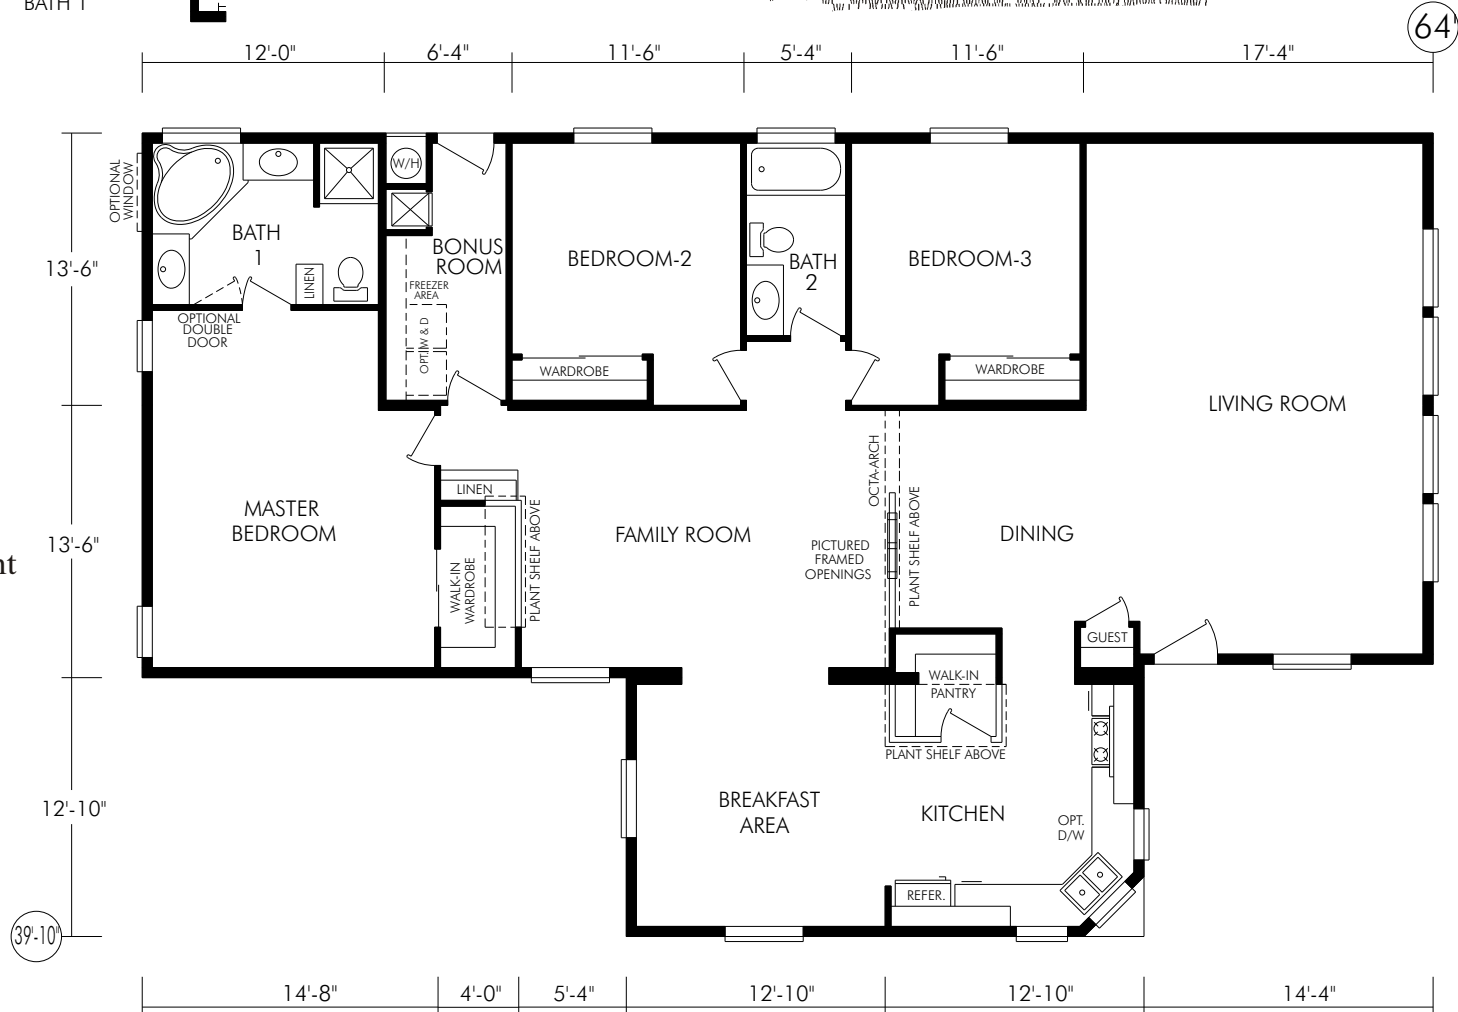

Simply
BUILDS THE BEST

W-51

Approx. 2048 SQ. FT.

This versatile home with three Bedrooms and two Baths is well suited for placement in communities or on private property. It features a huge Kitchen loaded with storage space and a separate Breakfast Area. Vaulted ceilings, large windows and architectural detailing accent the interior living spaces. Luxury, style and convenience abound in the Kitchen and Master Bath. Silvercrest's flexibility allows you to custom tailor this home to suit your personal needs.

64'

39'-10"