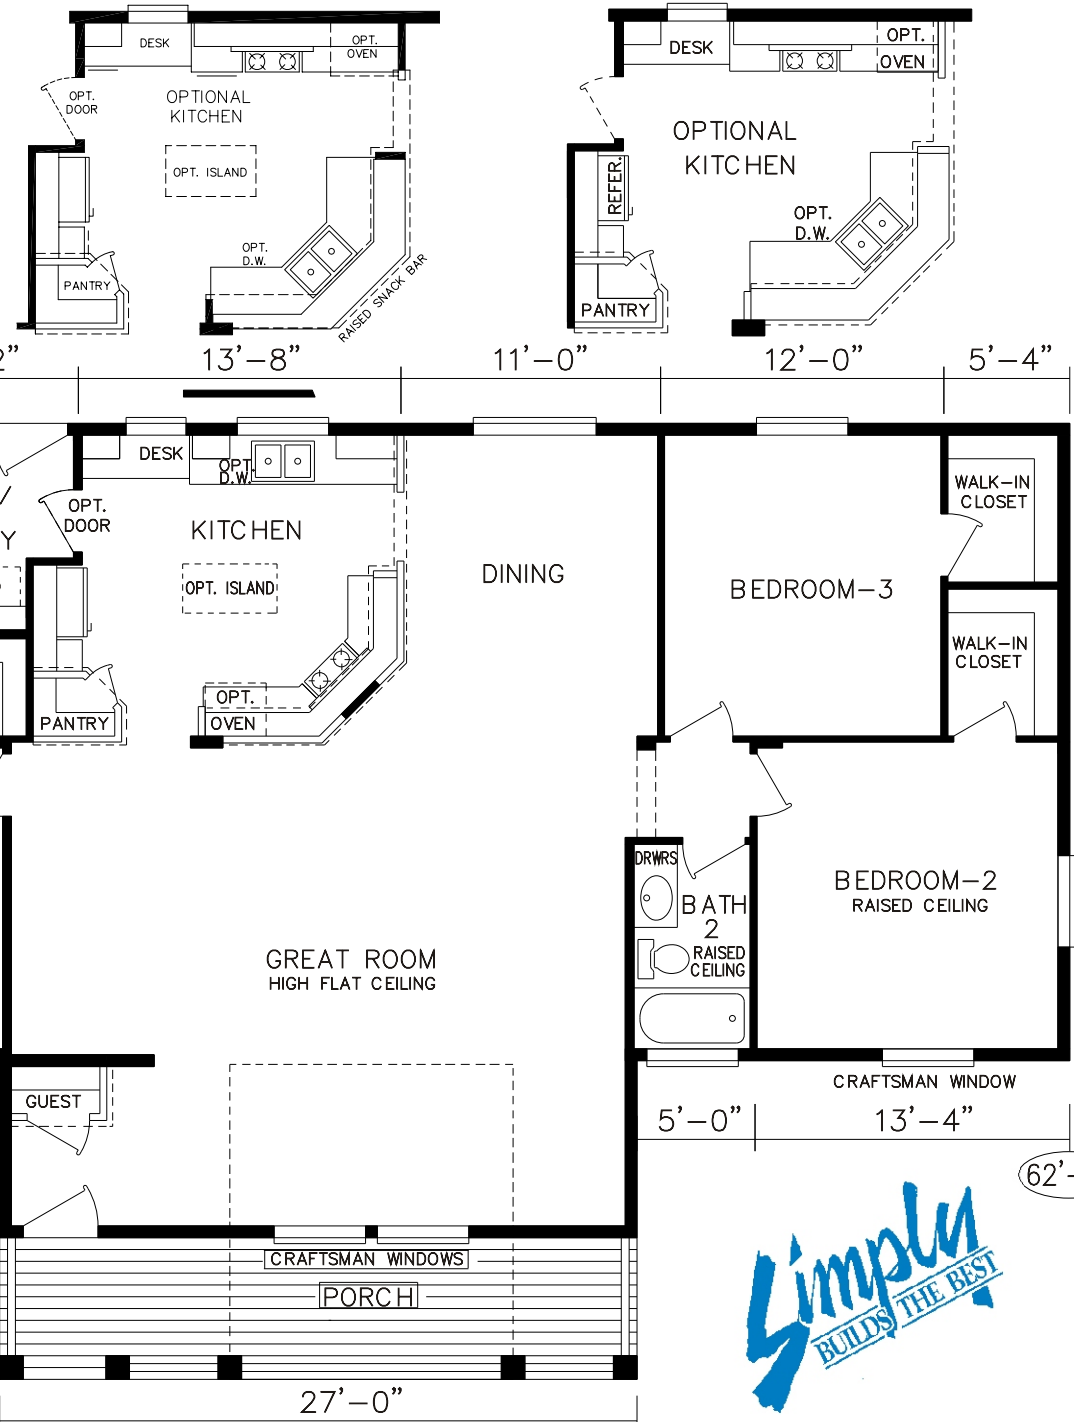

Westwood
CRAFTSMAN SERIES
WC-10

Approx. 1876 SQ. FT.

This beautiful Craftsman Style home features a unique roof line and Front Porch along with three Bedrooms and two Baths. Vaulted ceilings accented with raised volume ceilings in selected areas and architectural detailing are standard throughout the interior living spaces. Luxury, style and convenience define the Kitchen and Master Bath. Silvercrest's flexibility allows you to custom tailor this home to suit your personal needs.

2038 SQ. FT. TOTAL
(1876 SQ. FT. OF HOME,
162 SQ. FT. OF PORCH)