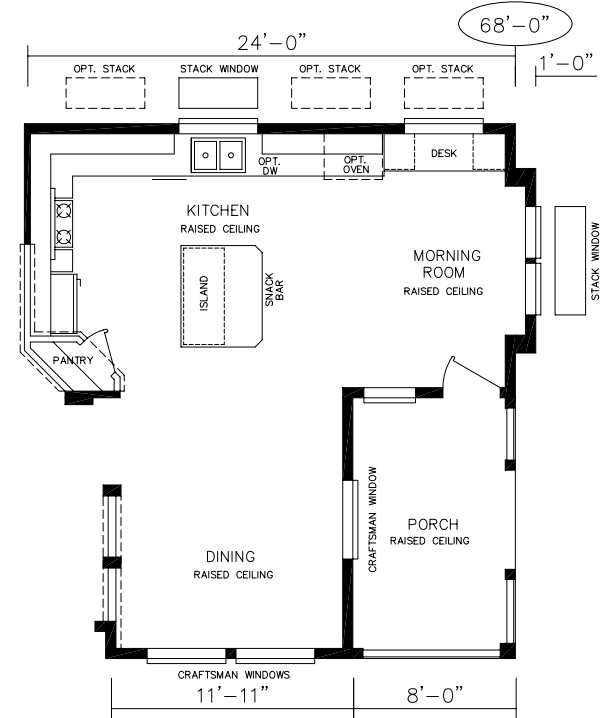

# WC-13

Approx. 1584 SQ. FT.

This beautiful Craftsman Style home features three Bedrooms and two Baths. Vaulted ceilings accented with raised volume ceilings in selected areas and architectural detailing are standard throughout the interior living spaces. Luxury, style and convenience define the Kitchen and Master Bath. Silvercrest's flexibility allows you to custom tailor this home to suit your personal needs.

*Craftsman*

**OPTIONAL KITCHEN / MORNING ROOM**  
(REQUIRES 8 FT. STRETCH)

1692 SQ. FT. OF HOME  
102 SQ. FT. OF PORCH  
1794 SQ. FT. TOTAL