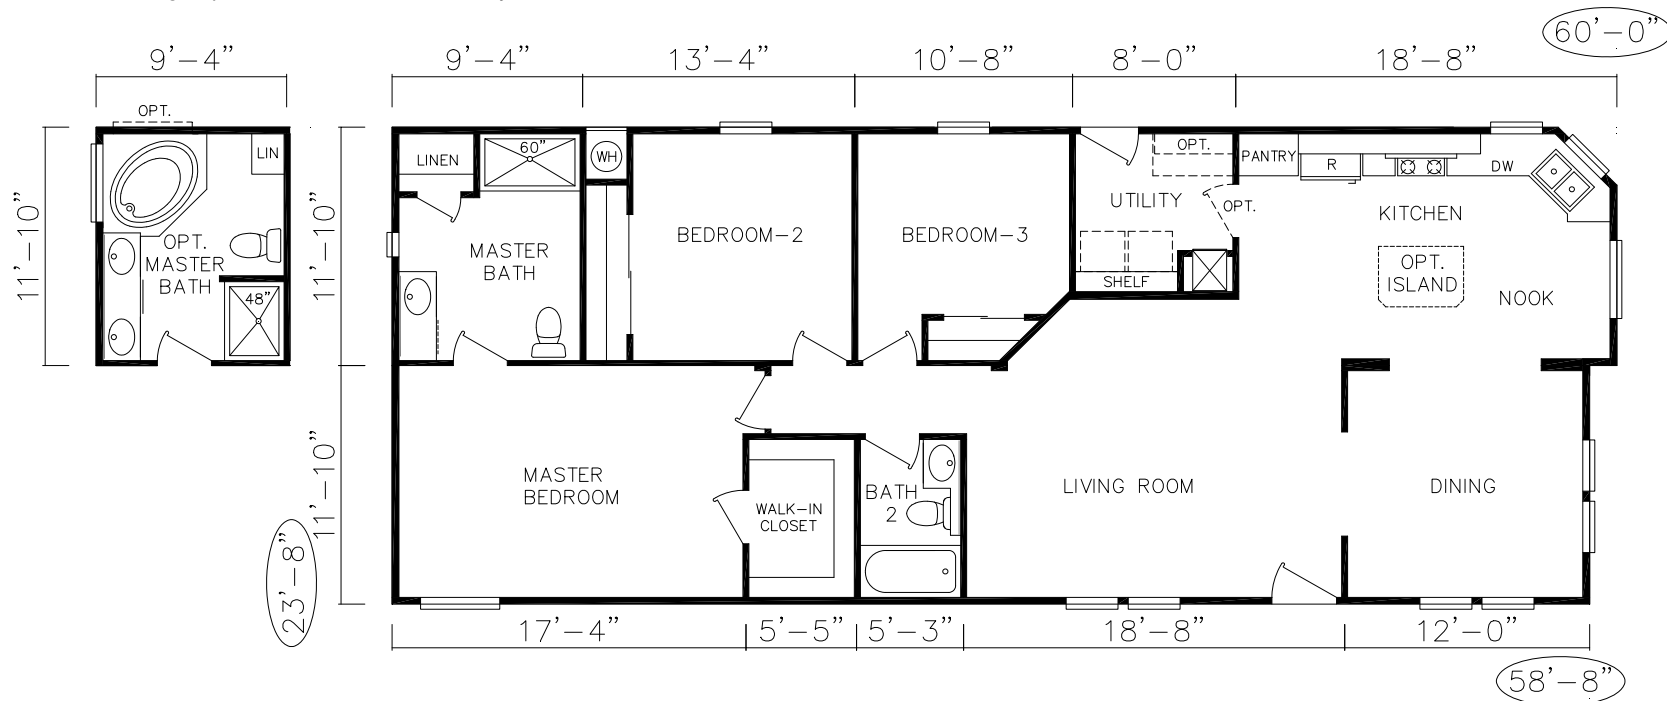

STARCREST *Extreme*

ES-15

ES-15 Starcrest Extreme
3 Bedroom 2 Bath
1400 SQ. FT. Living Space

Exterior Rendering Representative. Actual Model May Not Be Shown.

STARCREST

Extreme

HIGH VALUED STANDARD FEATURE OFFERING INCLUDES:

Construction

- ✓ 3/12 Pitched Roof with Truss Type Rafters
- ✓ Vaulted Ceilings Starting With 7 ½' Sidewall Height
- ✓ 2x4 Framed Exterior Walls 16" OC With Timber Headers
- ✓ 2x6 Transverse Floor Joists on 16" Centers
- ✓ 20 lb. Roof Load
- ✓ 5/8" Fire Rated Drywall Ceilings
- ✓ Zone II Thermal Insulation Values R22 Ceiling, R11 Floors & Walls
- ✓ Built to Meet or Exceed H.U.D. Code Standards