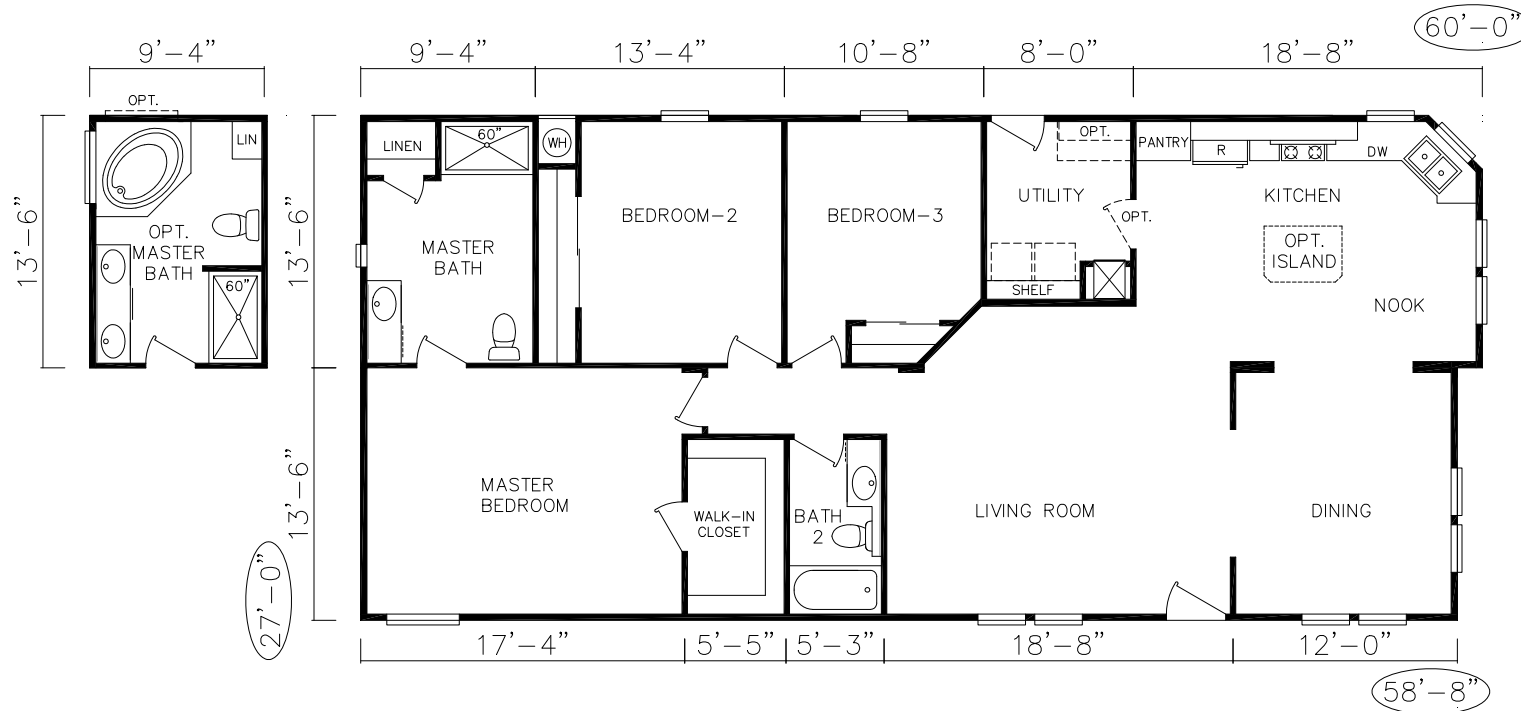

STARCREST *Extreme*

ES-16

ES-16 Starcrest Extreme
3 Bedroom 2 Bath
1598 SQ. FT. Living Space

Exterior Rendering Representative. Actual Model May Not Be Shown.

STARCREST

Extreme

HIGH VALUED STANDARD FEATURE OFFERING INCLUDES:

Construction

- ✓ 3/12 Pitched Roof with Truss Type Rafters
- ✓ Vaulted Ceilings Starting With 7 ½' Sidewall Height
- ✓ 2x4 Framed Exterior Walls 16" OC With Timber Headers
- ✓ 2x6 Transverse Floor Joists on 16" Centers
- ✓ 20 lb. Roof Load
- ✓ 5/8" Fire Rated Drywall Ceilings
- ✓ Zone II Thermal Insulation Values R22 Ceiling, R11 Floors & Walls
- ✓ Built to Meet or Exceed H.U.D. Code Standards