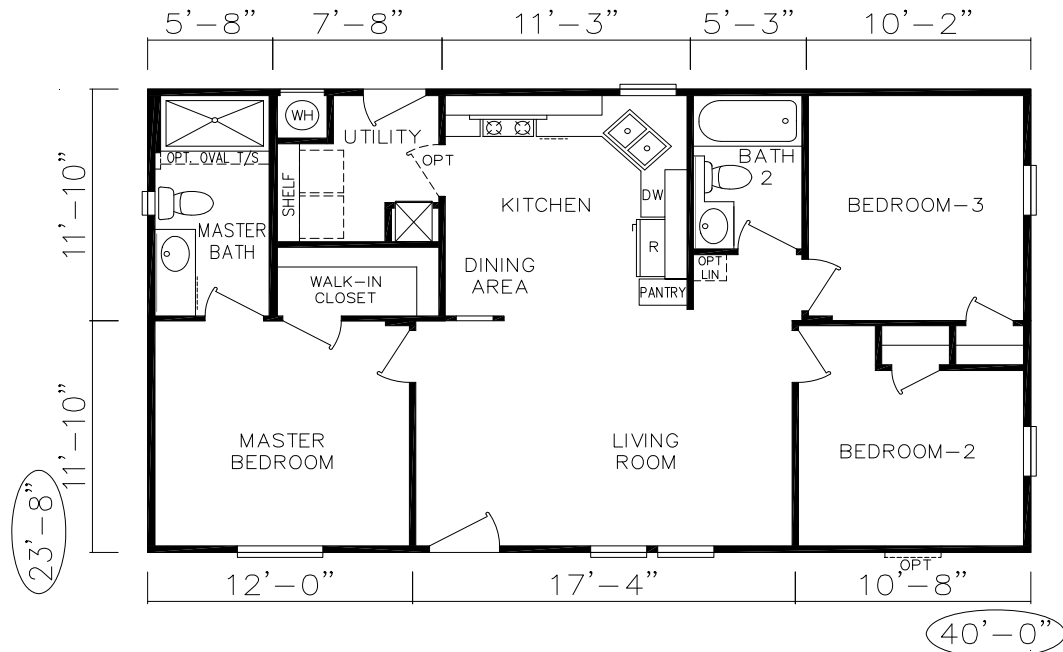

Exterior Rendering Representative. Actual Model May Not Be Shown.

STARCREST *Extreme*

ES-1

ES-1 Starcrest Extreme
3 Bedroom 2 Bath
946 SQ. FT. Living Space

STARCREST

Extreme

HIGH VALUED STANDARD FEATURE OFFERING INCLUDES:

Construction

- ✓ 3/12 Pitched Roof with Truss Type Rafters
- ✓ Vaulted Ceilings Starting With 7 ½' Sidewall Height
- ✓ 2x4 Framed Exterior Walls 16" OC With Timber Headers
- ✓ 2x6 Transverse Floor Joists on 16" Centers
- ✓ 20 lb. Roof Load
- ✓ 5/8" Fire Rated Drywall Ceilings
- ✓ Zone II Thermal Insulation Values R22 Ceiling, R11 Floors & Walls
- ✓ Built to Meet or Exceed H.U.D. Code Standards