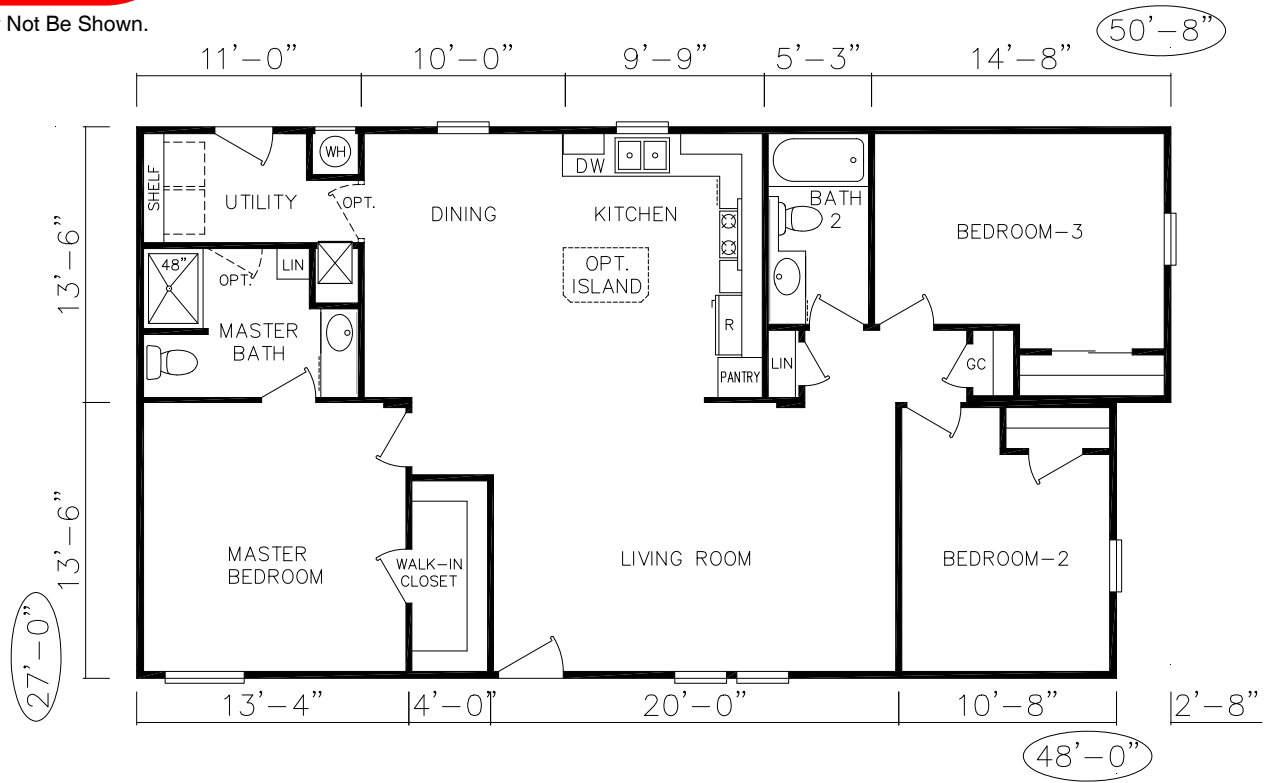

STARCREST *Extreme*

ES-8

ES-8 Starcrest Extreme
3 Bedroom 2 Bath
1332 SQ. FT. Living Space

Exterior Rendering Representative. Actual Model May Not Be Shown.

STARCREST

Extreme

HIGH VALUED STANDARD FEATURE OFFERING INCLUDES:

Construction

- ✓ 3/12 Pitched Roof with Truss Type Rafters
- ✓ Vaulted Ceilings Starting With 7 ½' Sidewall Height
- ✓ 2x4 Framed Exterior Walls 16" OC With Timber Headers
- ✓ 2x6 Transverse Floor Joists on 16" Centers
- ✓ 20 lb. Roof Load
- ✓ 5/8" Fire Rated Drywall Ceilings
- ✓ Zone II Thermal Insulation Values R22 Ceiling, R11 Floors & Walls
- ✓ Built to Meet or Exceed H.U.D. Code Standards