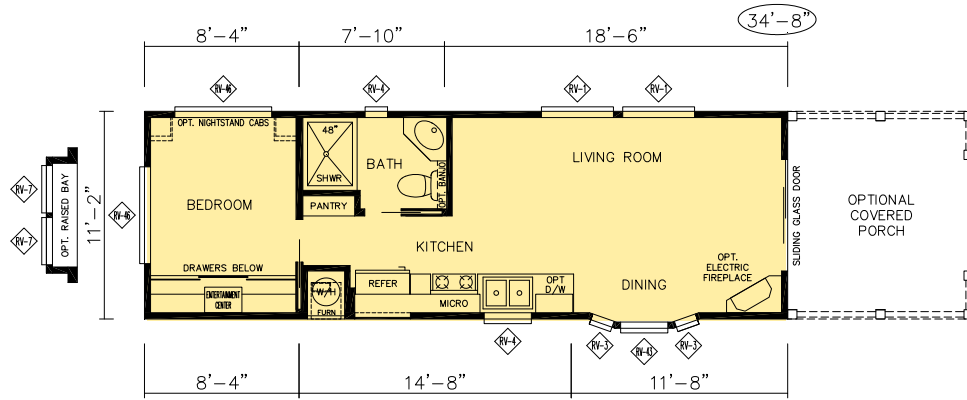

Artists conceptual rendering featuring optional covered porch, wainscot accent.

"VS-04" OKANOGAN

397.08 SQ FT

Vacation Series

by Silvercrest Western Homes
Woodland Division

Woodland, Division 109 Pioneer Avenue, Woodland, CA 95776 (530) 662-9156 Revised 2/27/09