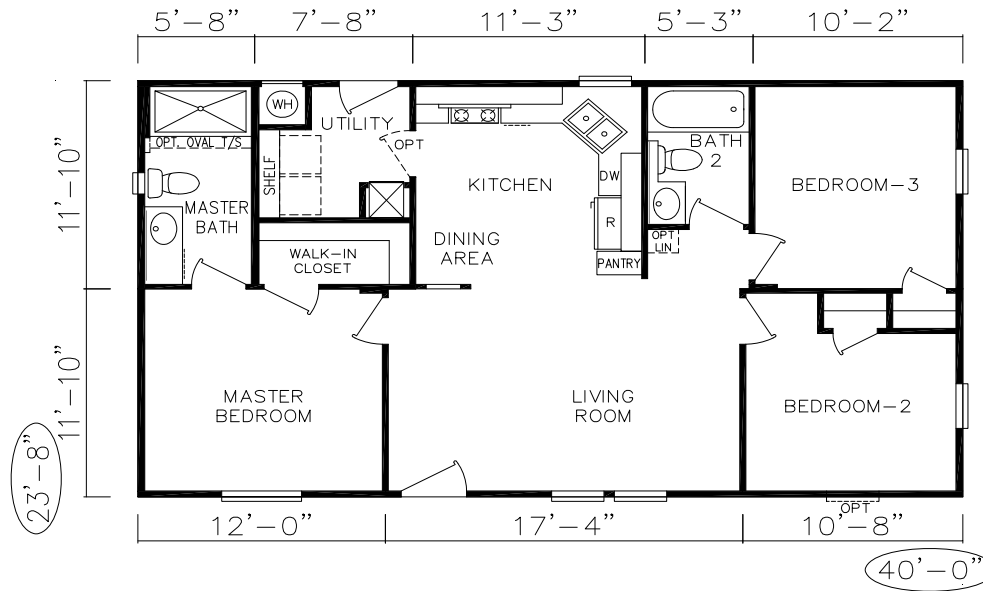

WESTERN HOMES CORPORATION

ES-1

ES-1 Starcrest Extreme
3 Bedroom 2 Bath
946 SQ. FT. Living Space

ES-01
946.67 SQ. FT.

Close this window to return to Silvercrest website.