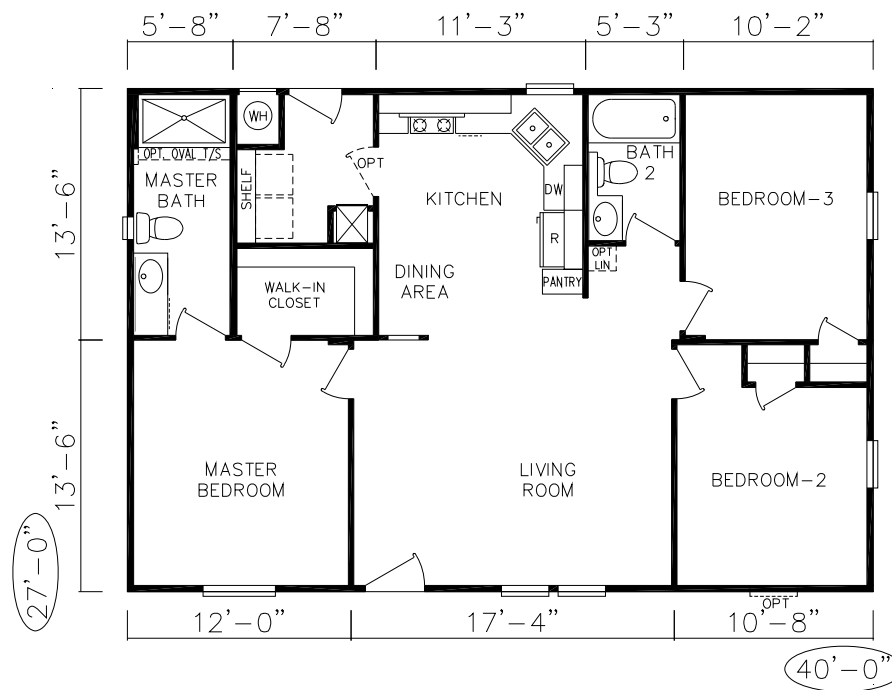

## ES- 2

ES-2 Starcrest Extreme  
3 Bedroom 2 Bath  
1080 SQ. FT. Living Space

ES-02  
1080 SQ. FT.