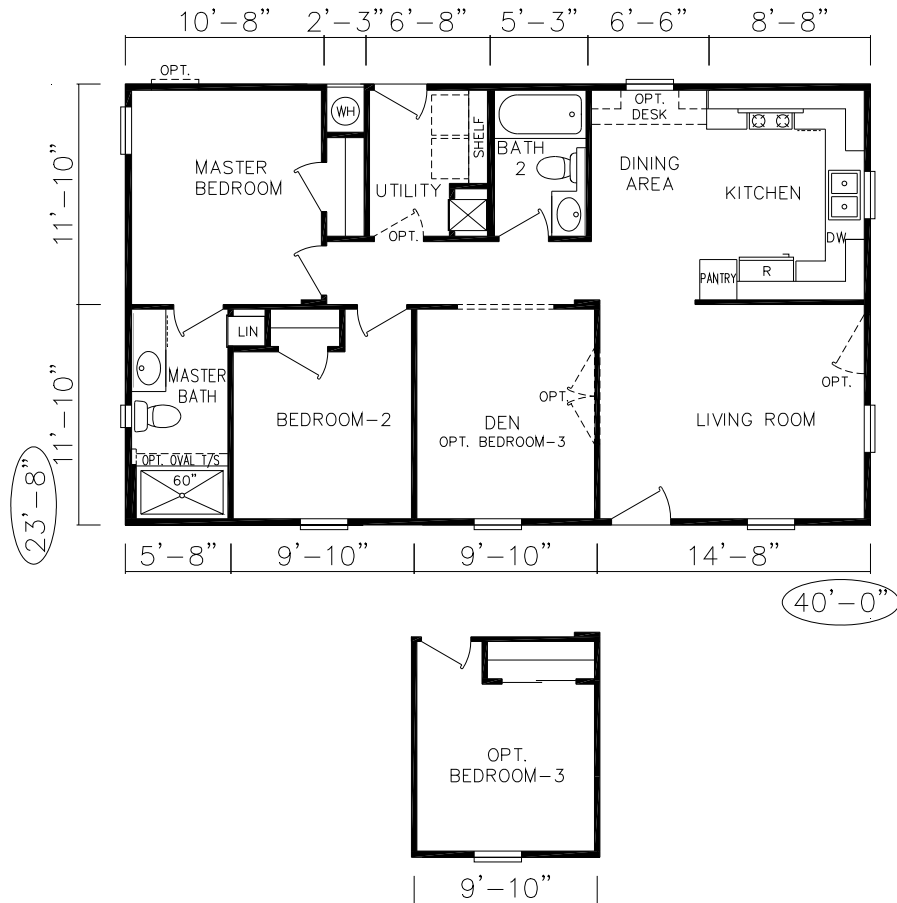

ES-3

ES-3 Starcrest Extreme
 3 Bedroom, Den, 2 Bath
 946 SQ. FT. Living Space

Close this window to return to Silvercrest website.