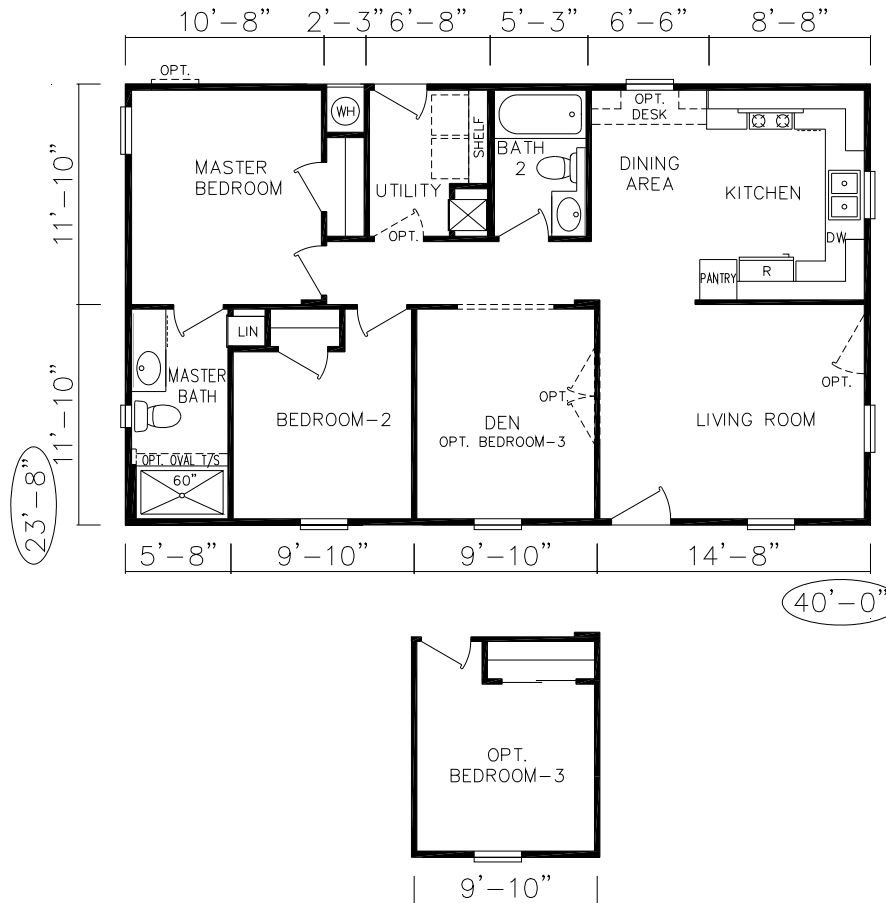

ES-3

ES-3 Starcrest Extreme
3 Bedroom, Den, 2 Bath
946 SQ. FT. Living Space

Close this window to return to Silvercrest website.