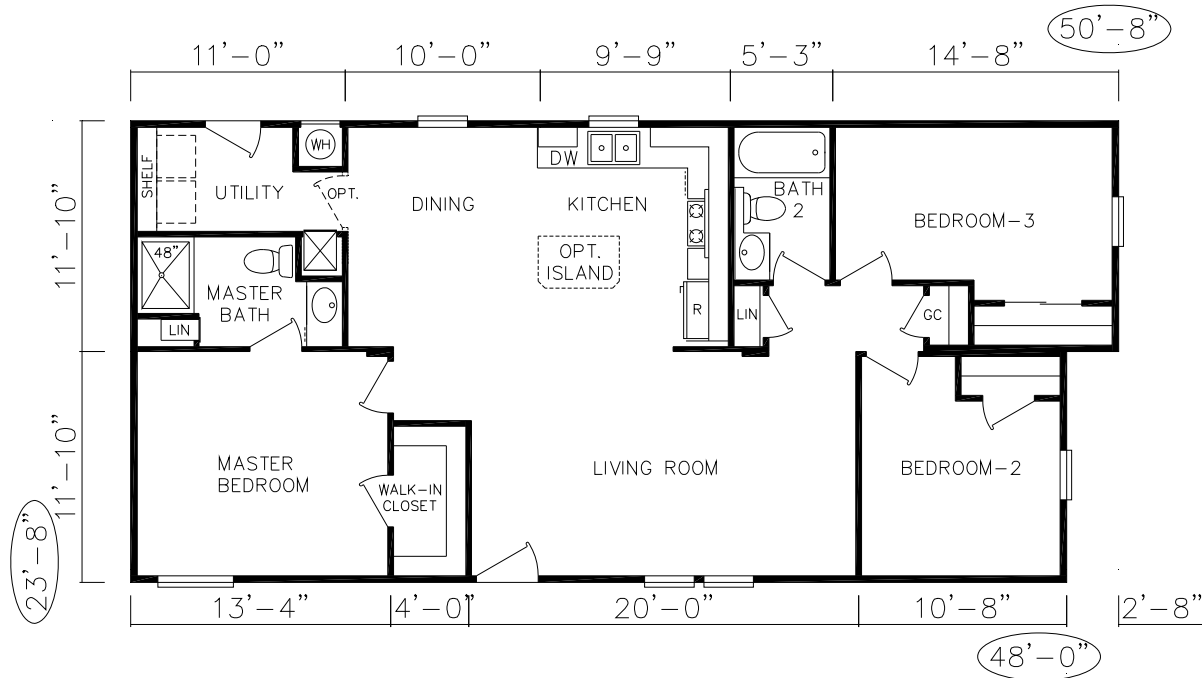

# ES-7

ES-7 Starcrest Extreme  
3 Bedroom, 2 Bath  
1168 SQ. FT. Living Space

Close this window to return to Silvercrest website.