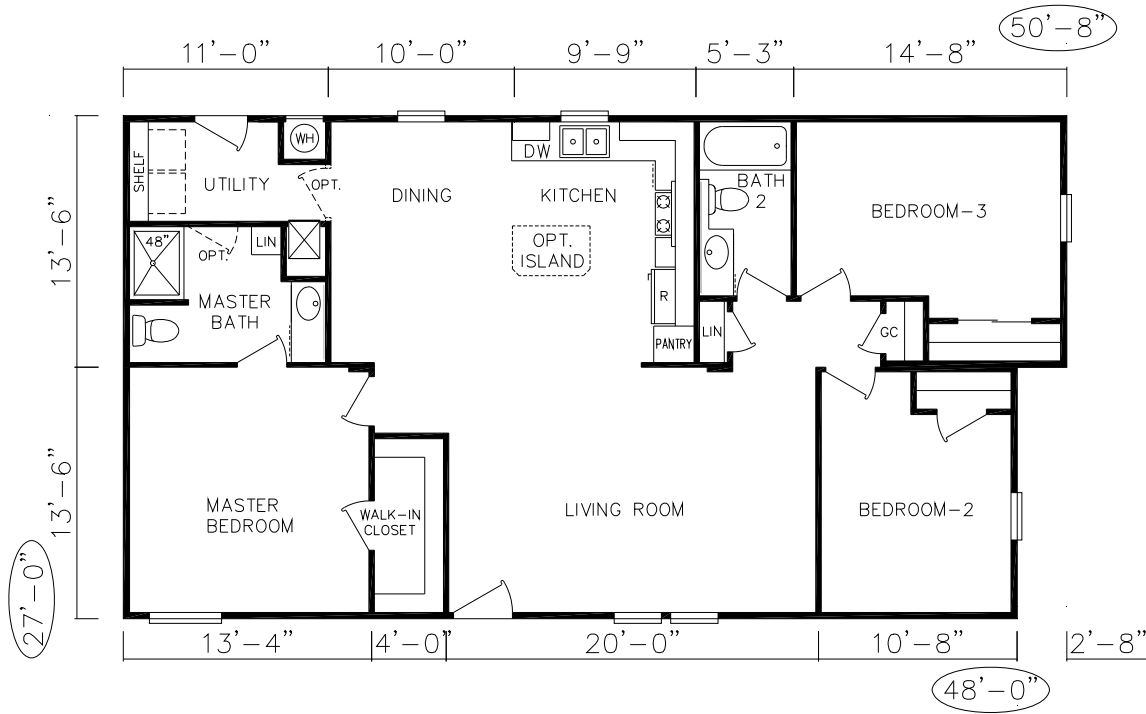

WESTERN HOMES CORPORATION

ES- 8

ES-8 Starcrest Extreme
3 Bedroom 2 Bath
1332 SQ. FT. Living Space

Close this window to return to Silvercrest website.