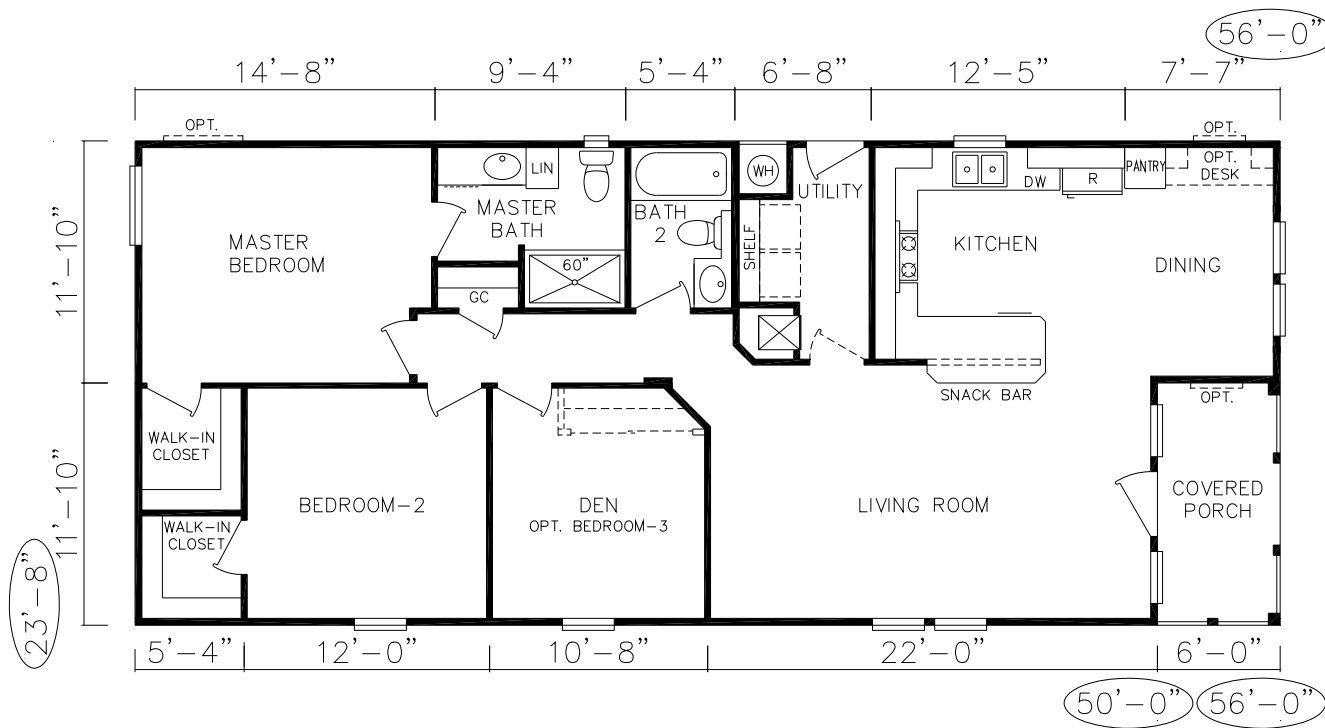

WESTERN HOMES CORPORATION

ES-11

ES-11 Starcrest Extreme
2 Bedroom, Den, 2 Bath
1313.5 SQ. FT. Living Space
82.5 SQ.FT Covered Porch
Total 1396 SQ. FT.

Close this window to return to Silvercrest website.