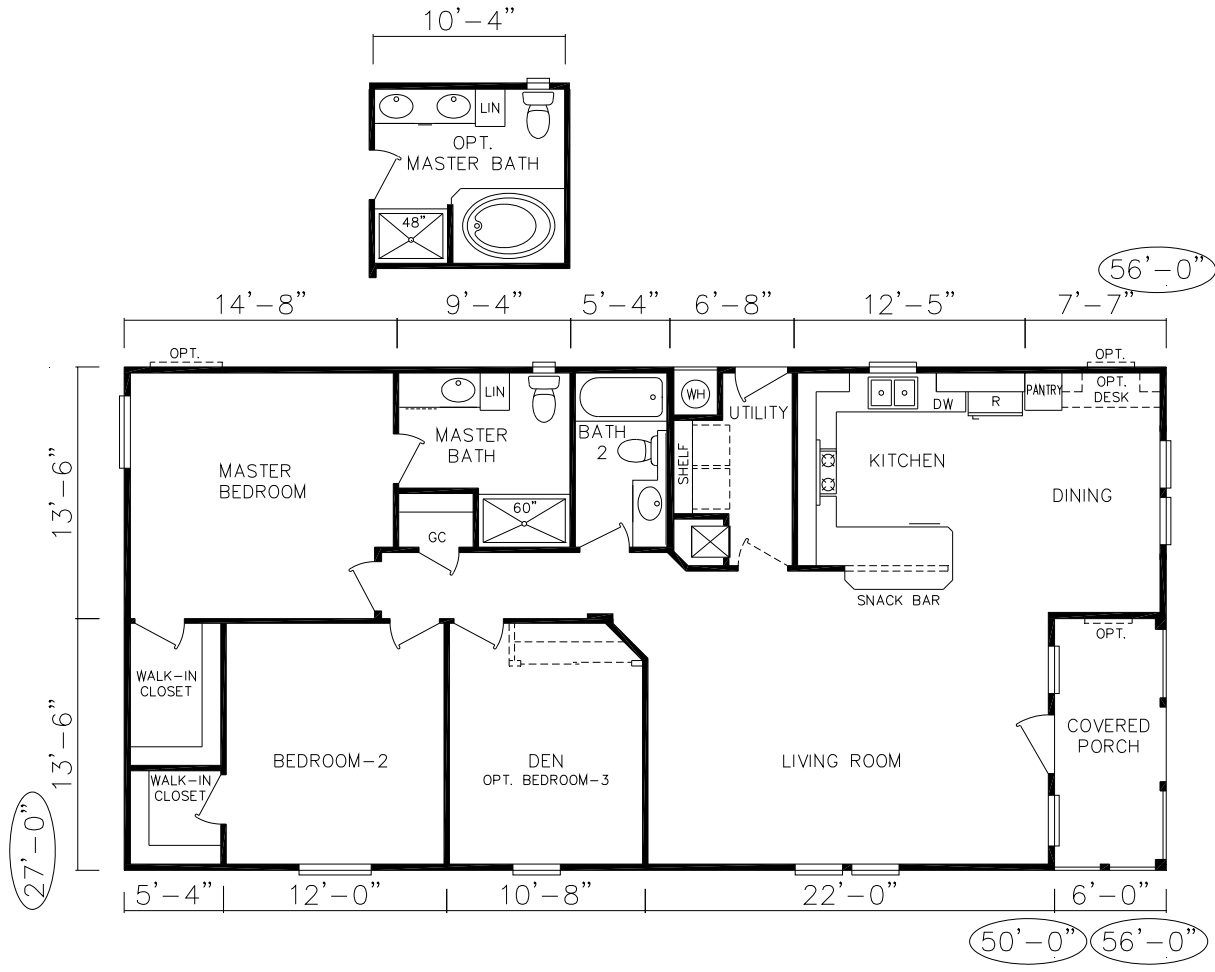

WESTERN HOMES CORPORATION

ES-12

ES-12 Starcrest Extreme
2 Bedroom, Den, 2 Bath
1431 SQ. FT. Living Space
81 SQ.FT Covered Porch
Total 1512 SQ. FT.

Close this window to return to Silvercrest website.