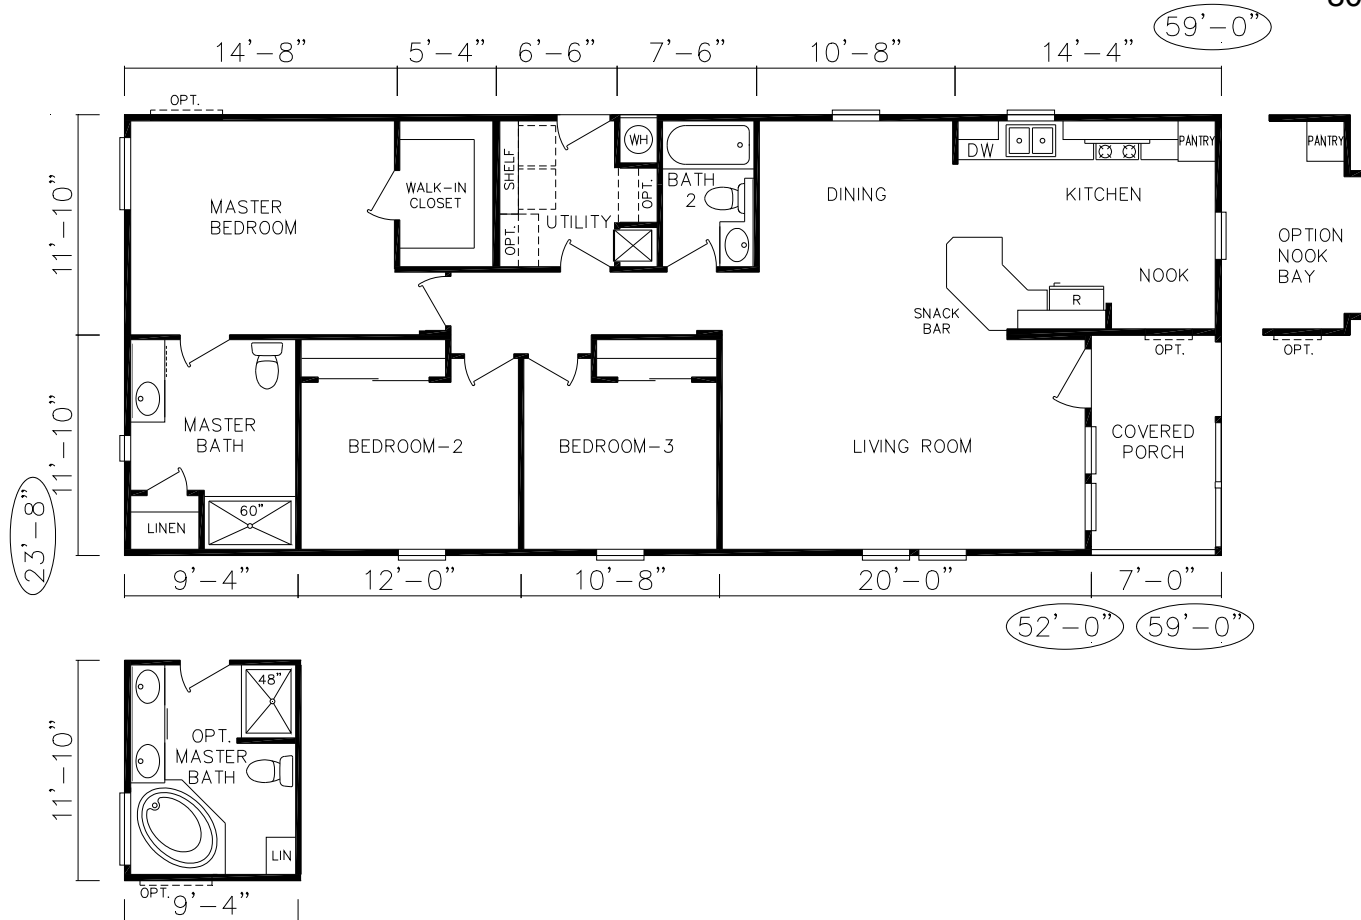

# ES-13

ES-13 Starcrest Extreme  
3 Bedroom 2 Bath  
1313 SQ. FT. Living Space  
80 SQ.FT Covered Porch  
Total 1396 SQ. FT.

Close this window to return to Silvercrest website.