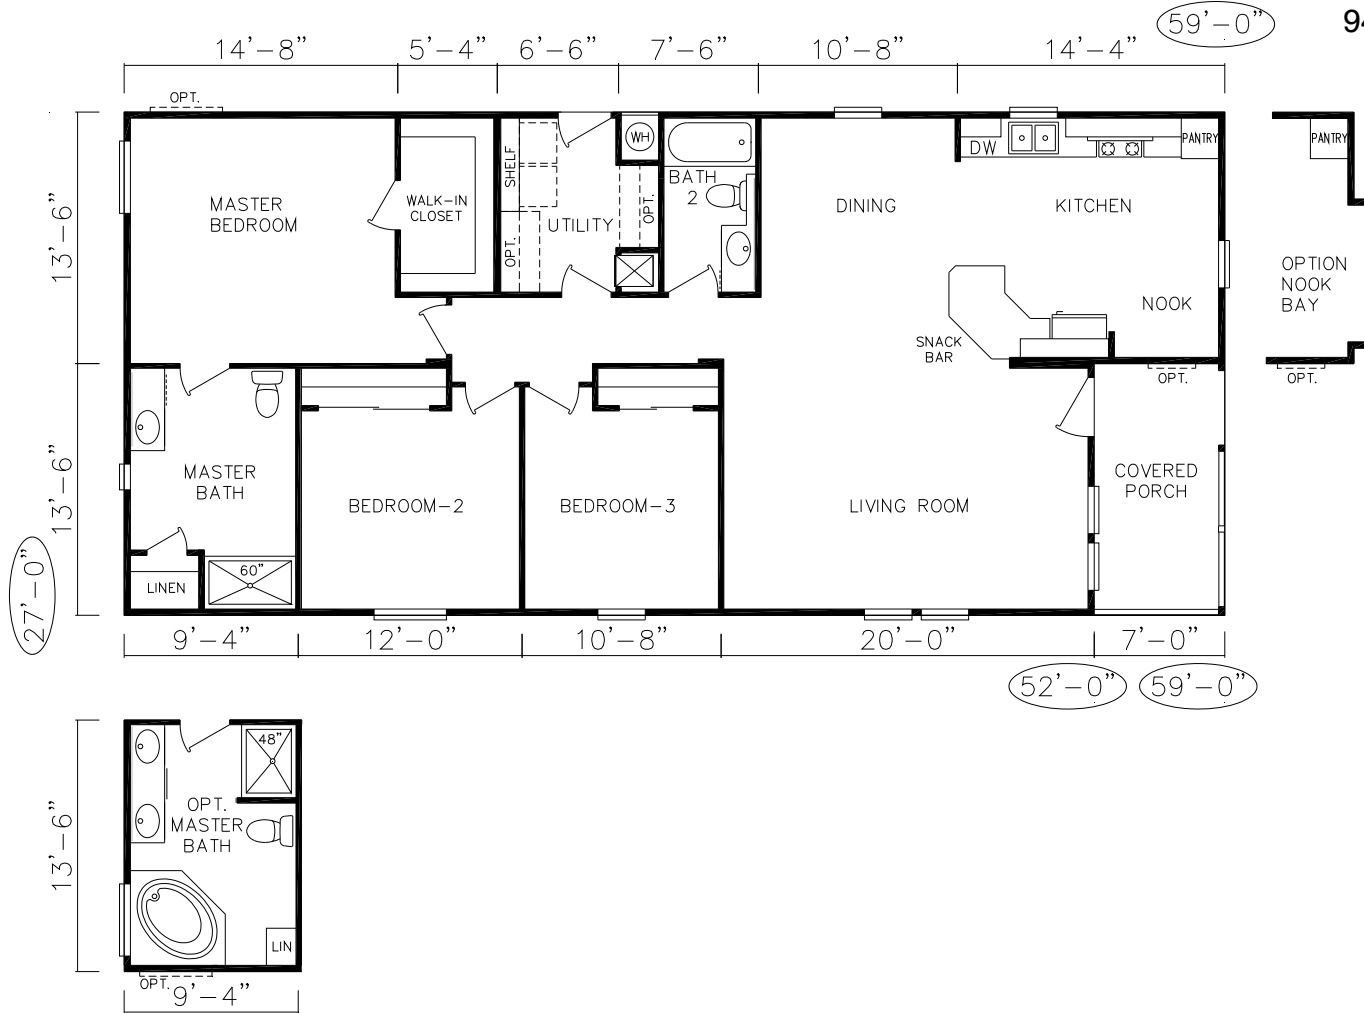

WESTERN HOMES CORPORATION

ES- 14

ES-14 Starcrest Extreme
 3 Bedroom 2 Bath
 1498 SQ. FT. Living Space
 94 SQ.FT Covered Porch
 Total 1593 SQ. FT.

Close this window to return to Silvercrest website.