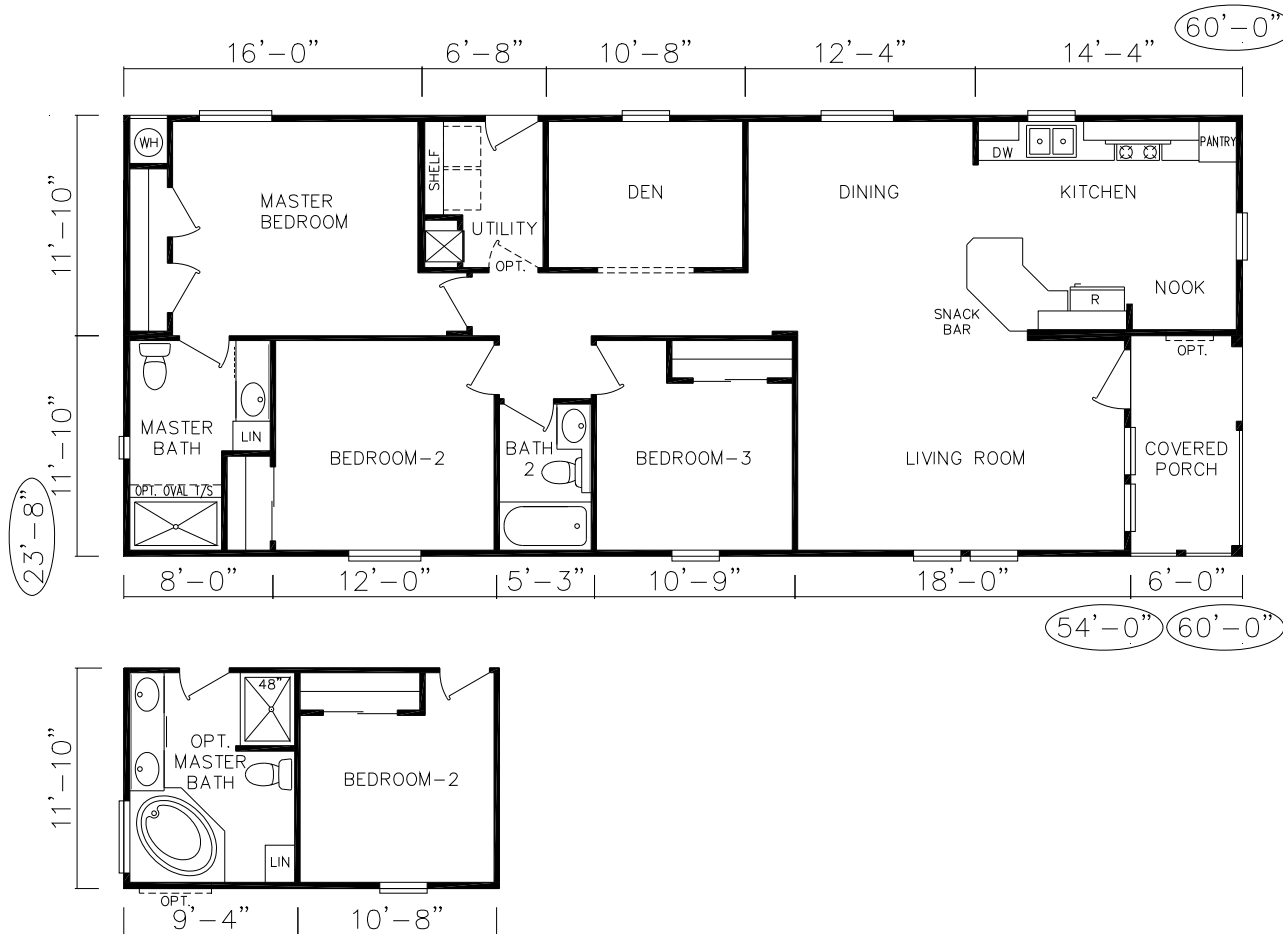

# ES-19

ES-19 Starcrest Extreme  
3 Bedroom, Den, 2 Bath  
1349 SQ. FT. Living Space  
71 SQ. FT Covered Porch  
TOTAL 1420 SQ. FT.

Close this window to return to Silvercrest website.