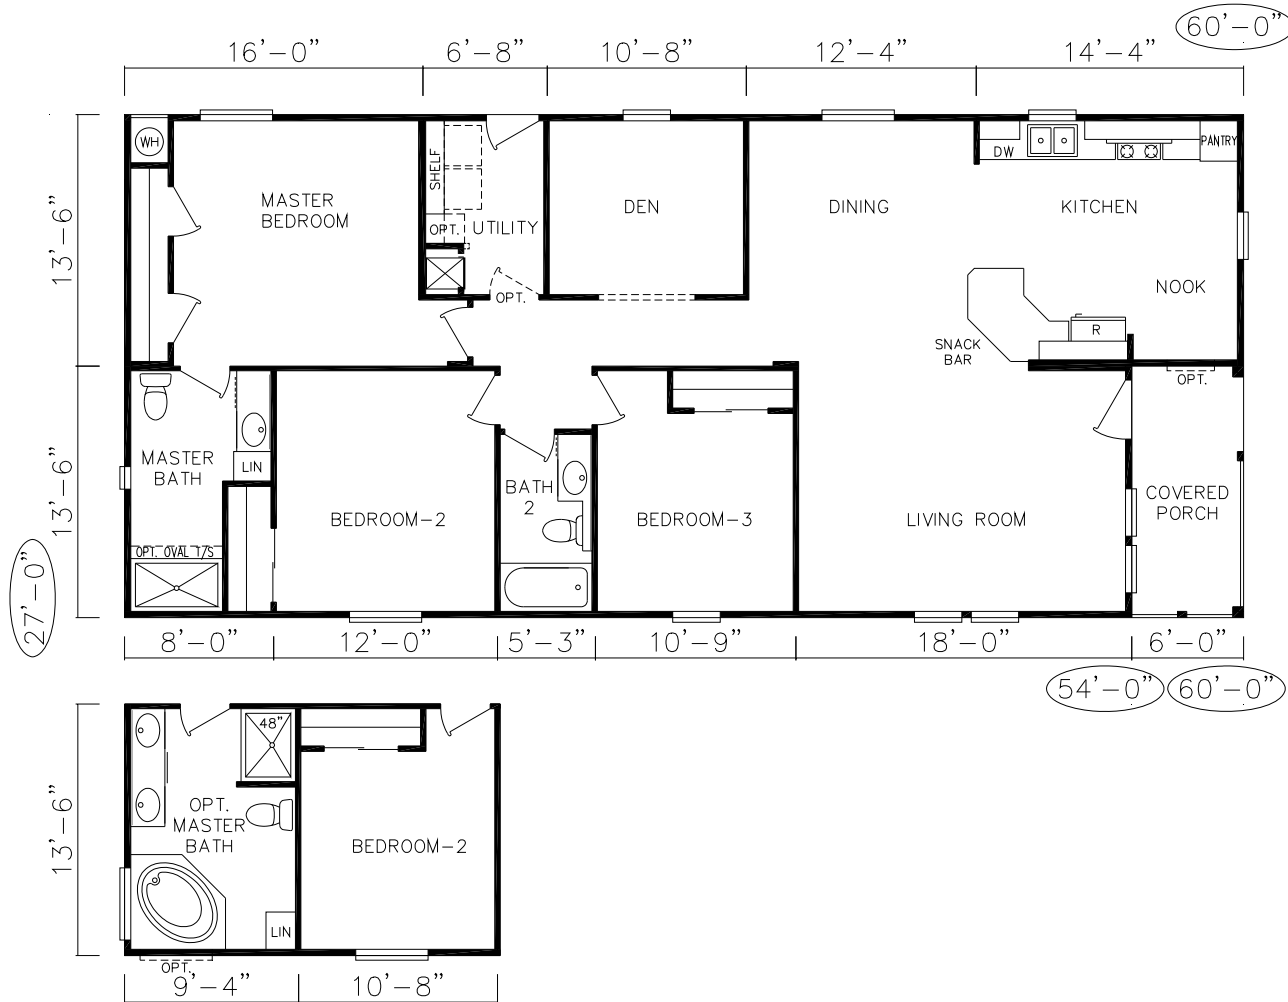

# ES- 20

ES-20 Starcrest Extreme  
3 Bedroom, Den, 2 Bath  
1540 SQ. FT. Living Space  
80 SQ. FT. Covered Porch  
TOTAL 1620 SQ. FT.

Close this window to return to Silvercrest website.