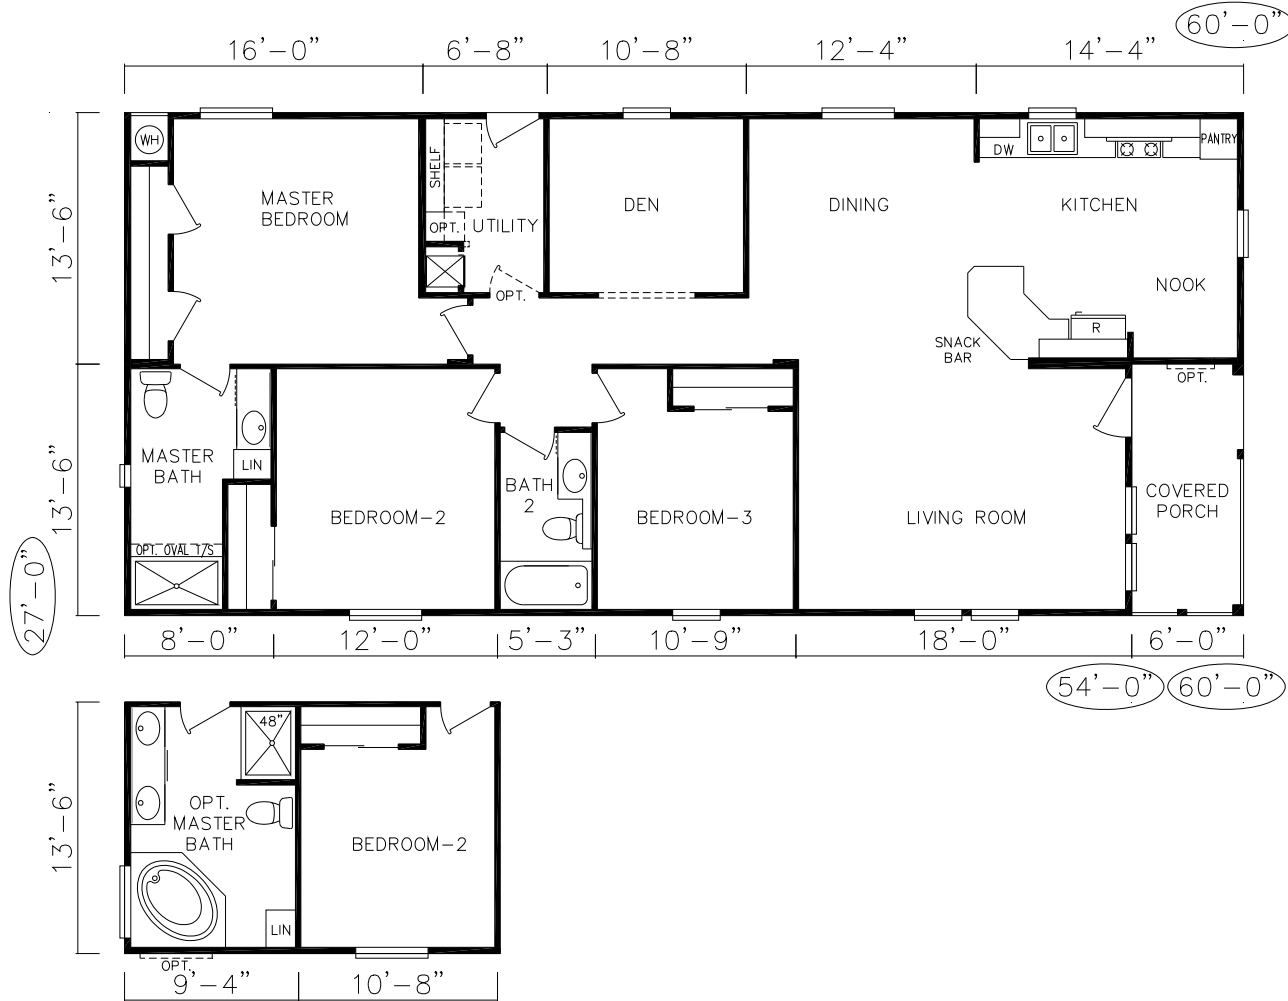

WESTERN HOMES CORPORATION

ES- 20

ES-20 Starcrest Extreme
3 Bedroom, Den, 2 Bath
1540 SQ. FT. Living Space
80 SQ. FT. Covered Porch
TOTAL 1620 SQ. FT.

Close this window to return to Silvercrest website.