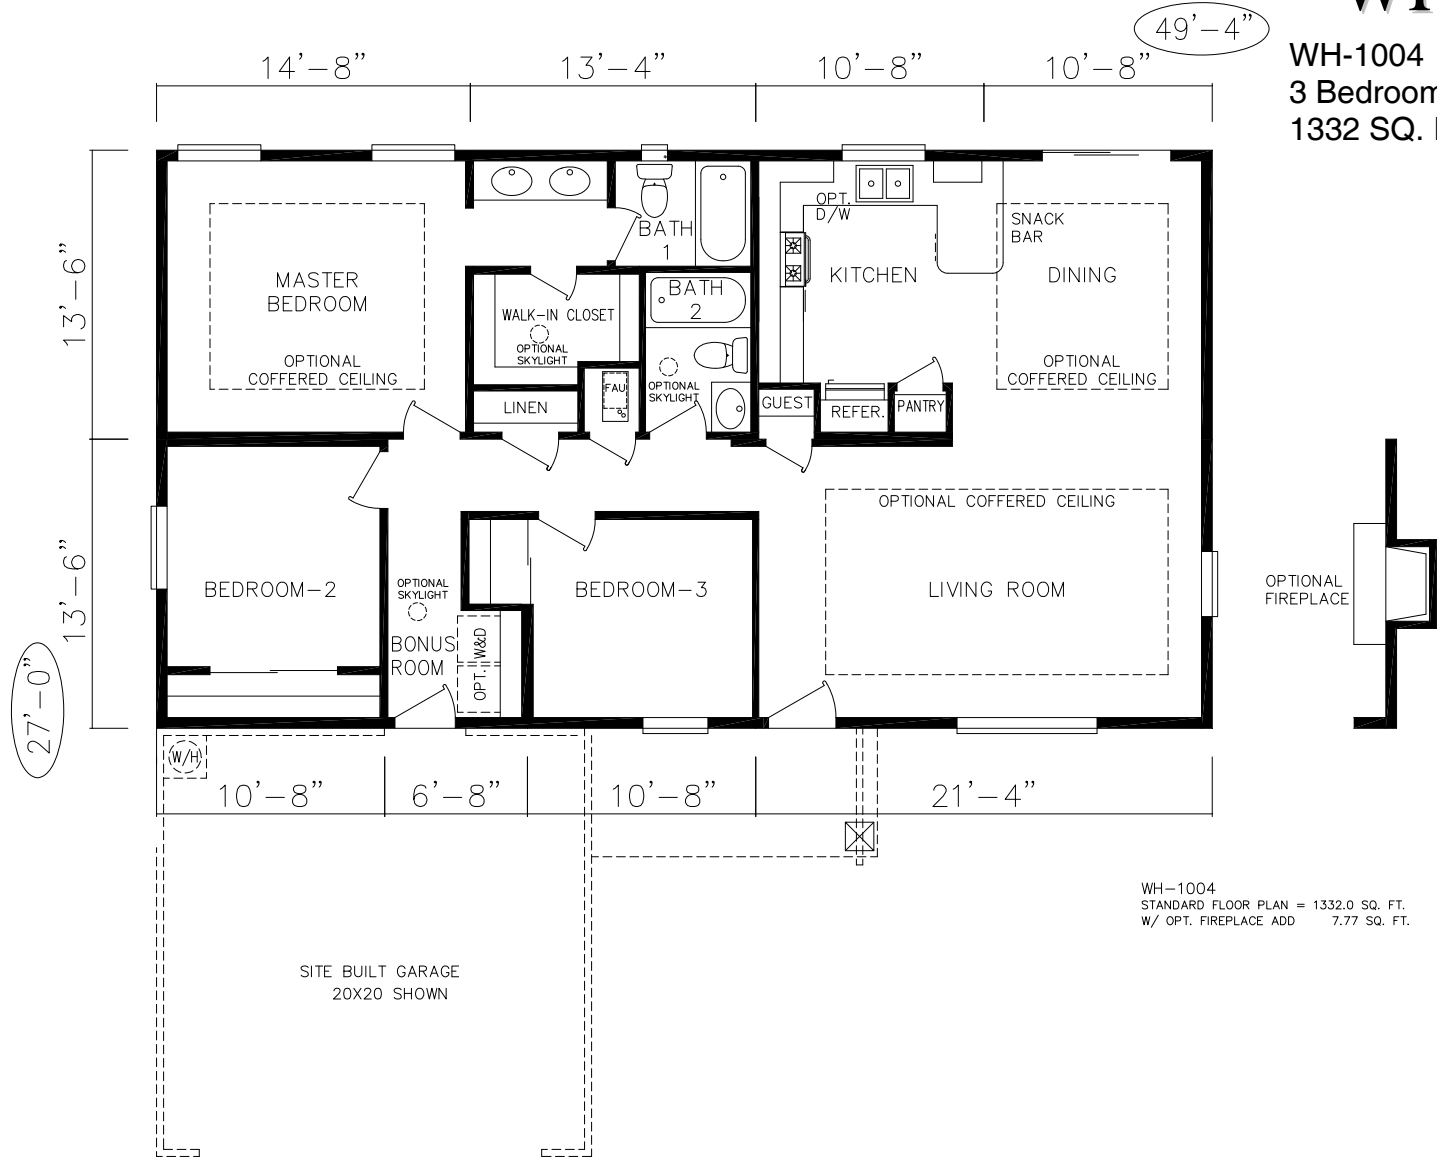

# WH-1004

WH-1004  
3 Bedroom 2 Bath  
1332 SQ. FT. Living Space

WH-1004  
STANDARD FLOOR PLAN = 1332.0 SQ. FT.  
W/ OPT. FIREPLACE ADD 7.77 SQ. FT.