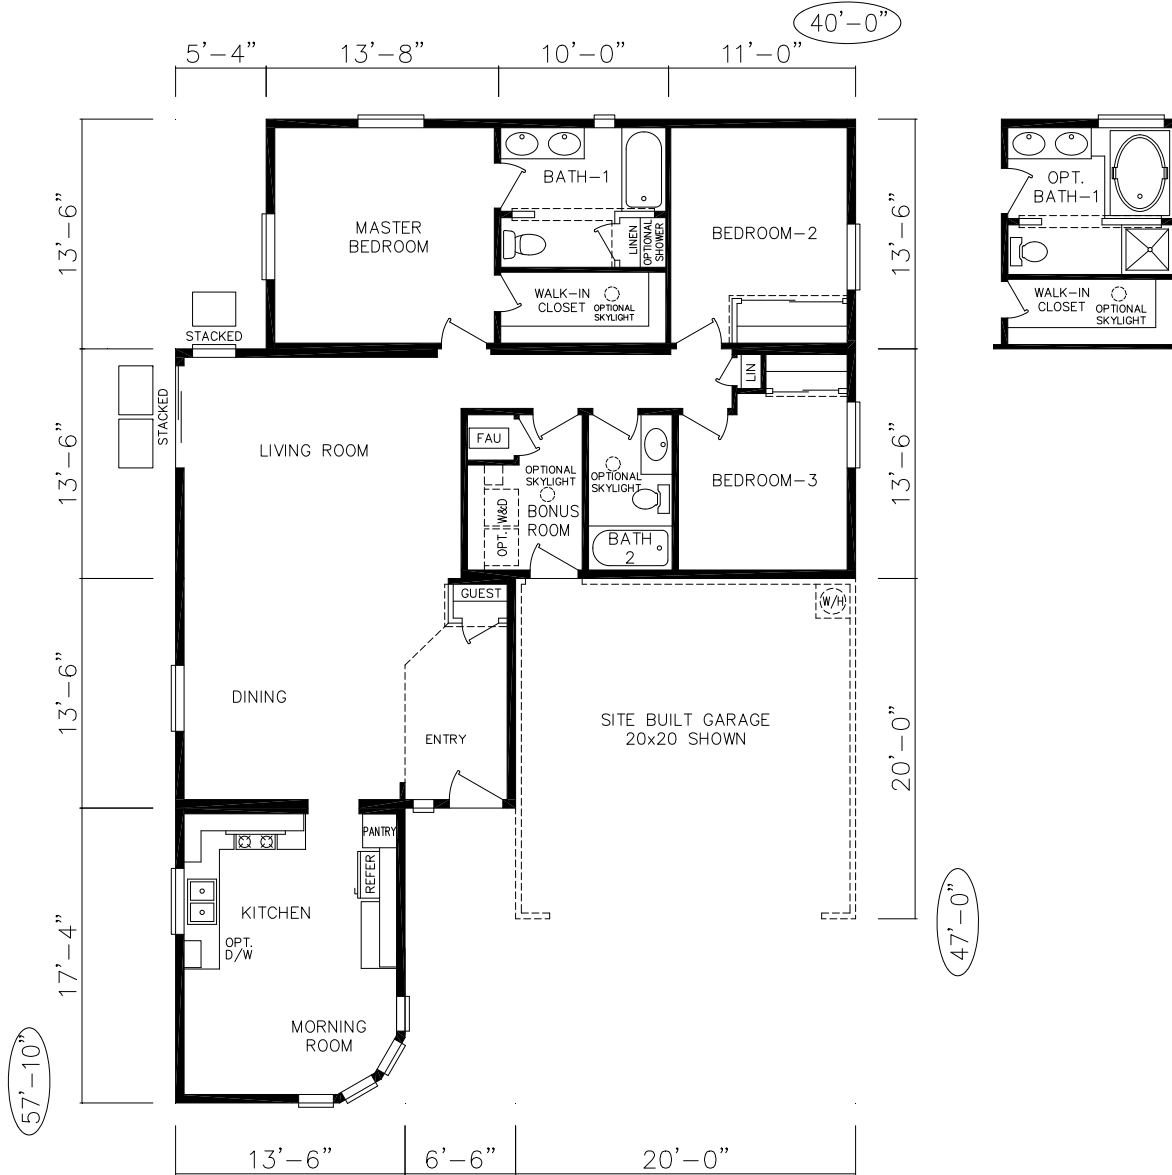

# WH-2016

WH-1004  
 3 Bedroom 2 Bath – Great Room  
 1674 SQ. FT. Living Space

Close this window to return to silvercrest.com

Revised 2/19/2009

WH-2013  
 1506.6 SQ. FT.